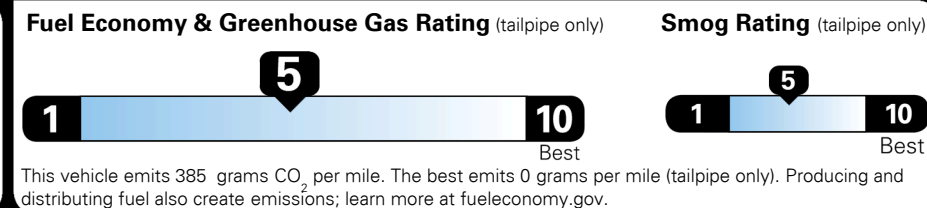

Actual results will vary for many reasons, including driving conditions and how you drive and maintain your vehicle. The average new vehicle gets 27 MPG and costs $7,000 to fuel over 5 years. Cost estimates are based on 15,000 miles per year at $ 2.55 per gallon. MPGe is miles per gasoline gallon equivalent. Vehicle emissions are a significant cause of climate change and smog.

fueleconomy.gov

Calculate personalized estimates and compare vehicles

Manufacturer's suggested retail price includes manufacturer's recommended pre-delivery service. Gasoline license and title fees state and local taxes and dealer installed options and accessories are not included in the manufacturer's suggested retail price. This label has been affixed to this vehicle by Hyundai Motor America, pursuant to the requirements of 15 U.S.C. 1231 et seq. which prohibits its removal or alteration prior to delivery to the ultimate purchaser.

PARTS CONTENT INFORMATION FOR VEHICLE IN THIS CARLINE:
U.S./CANADIAN PARTS CONTENT: 1 %
MAJOR SOURCES OF FOREIGN PARTS CONTENT: KOREA: 87 %
JAPAN: 2 %

Note: Parts content does not include final assembly, distribution, or other non-parts costs.

FOR THIS VEHICLE:
FINAL ASSEMBLY POINT: ULSAN, KOREA
COUNTRY OF ORIGIN:
ENGINE: KOREA
TRANSMISSION: KOREA

79 A 089KDON

VIN: KM8J2CA49KU980000